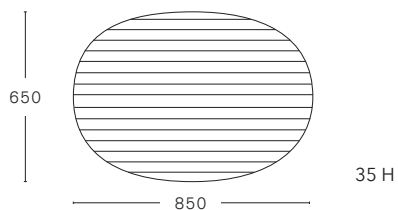

QUINDICI PILLOW

design by RONAN & ERWAN BOUROLLEC

TECHNICAL INFORMATION

POLYESTER PILLOW

MAX. PER BOX
1 PCS

GROSS WEIGHT
CA. kg 1,20

VOLUME
0,019 m³

BOX SIZE
350 × 350 × 155 mm