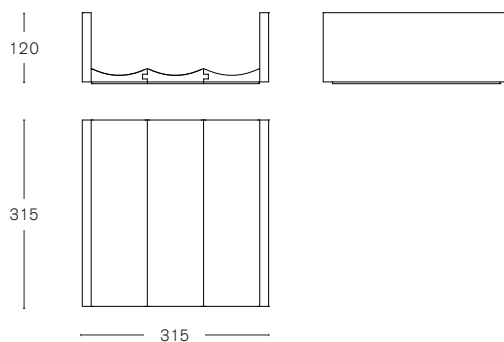

BIBITA

design by MAX FROMMELD

TECHNICAL INFORMATION

MAX. PER BOX	GROSS WEIGHT	VOLUME	BOX SIZE
1 BPCS	CA. kg 2.30	0.019 m ³	350 x 350 x 155 mm

FINISHINGS

BEECH

RAW NATURAL