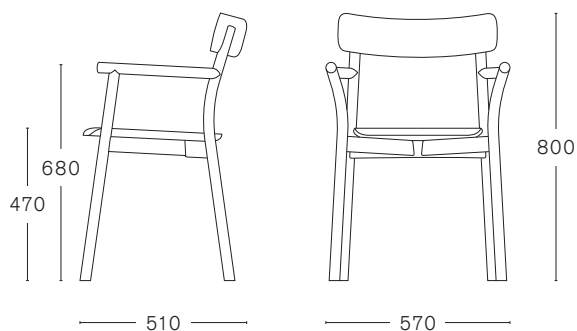

CHIARO ARMCHAIR

design by **LEON RANSMEIER**

TECHNICAL INFORMATION

STACKABLE

MAX. PER BOX
2 CHAIRS

GROSS WEIGHT
CA. kg 17,50

VOLUME
0,38 m³

BOX SIZE
630 x 630 x 955 mm