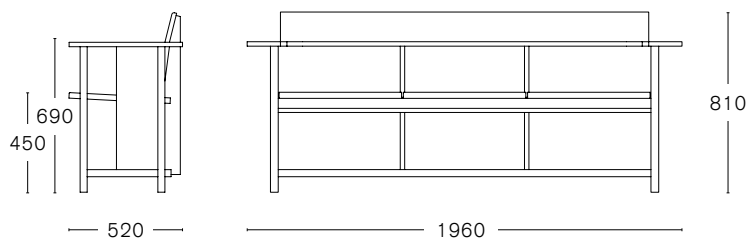

CLERICI BENCH

design by KONSTANTIN GRCIC

TECHNICAL INFORMATION

MAX. PER BOX	GROSS WEIGHT	VOLUME	BOX SIZE
1 BENCH	CA. kg 41,00	0,92 m ³	1985 x 545 x 850 mm

FINISHINGS

ASH

NATURAL

RED