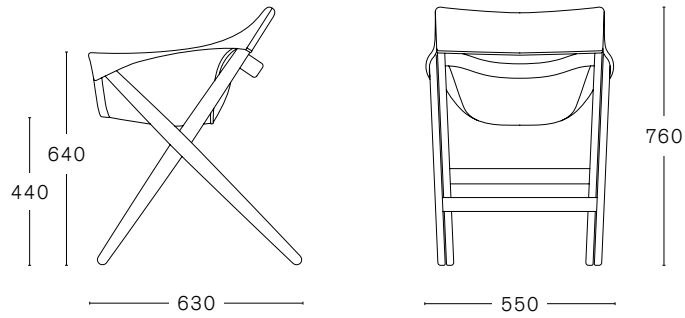

FIONDA SIDE CHAIR

design by **JASPER MORRISON**

TECHNICAL INFORMATION

NESTING

MAX. PER BOX
2 CHAIRS

GROSS WEIGHT
CA. kg 7,00

VOLUME
0,35 m³

BOX SIZE
595 x 750 x 795 mm