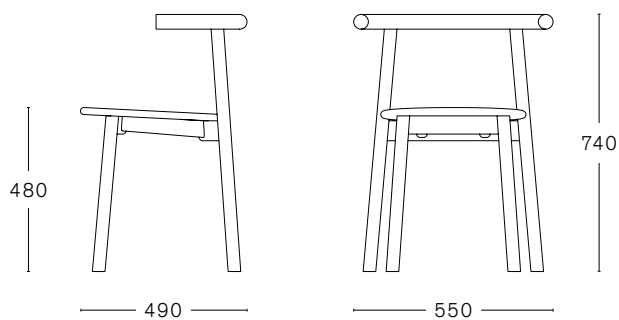

SOLO CHAIR

design by **STUDIO NITZAN COHEN**

TECHNICAL INFORMATION

STACKABLE

MAX. PER BOX
2 CHAIRS

GROSS WEIGHT
CA. kg 16,00

VOLUME
0,30 m³

BOX SIZE
610 x 585 x 860 mm