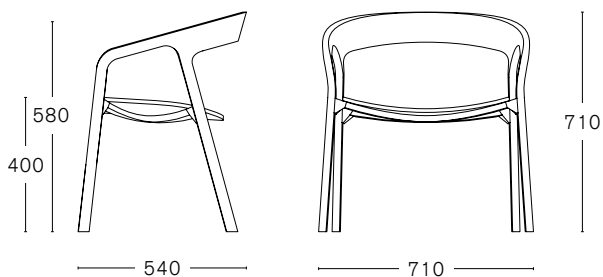

SHE SAID LOWIDE

design by **STUDIO NITZAN COHEN**

TECHNICAL INFORMATION

STACKABLE

MAX. PER BOX
1 CHAIR

GROSS WEIGHT
CA. kg 9,00

VOLUME
0,30 m³

BOX SIZE
720 x 570 x 735 mm