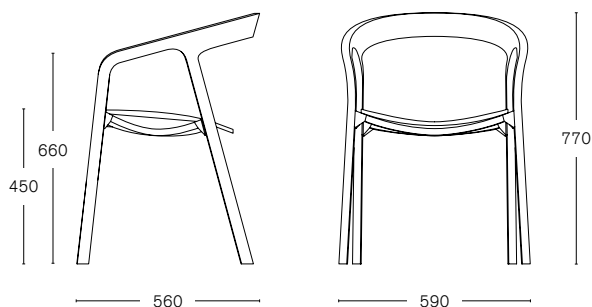

SHE SAID CHAIR

design by **STUDIO NITZAN COHEN**

TECHNICAL INFORMATION

STACKABLE

MAX. PER BOX
2 CHAIRS

GROSS WEIGHT
CA. kg 15,00

VOLUME
0,36 m³

BOX SIZE
640 x 635 x 895 mm