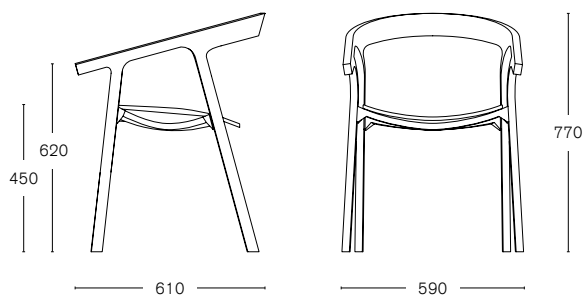

HE SAID CHAIR

design by **STUDIO NITZAN COHEN**

TECHNICAL INFORMATION

STACKABLE

MAX. PER BOX
2 CHAIRS

GROSS WEIGHT
CA. kg 16,50

VOLUME
0,46 m³

BOX SIZE
620 x 820 x 910 mm