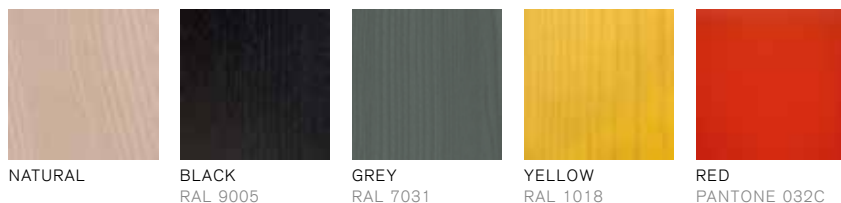

FINISHINGS

ASH

NATURAL

BLACK
RAL 9005

GREY
RAL 7031

YELLOW
RAL 1018

RED
PANTONE 032C

WALNUT