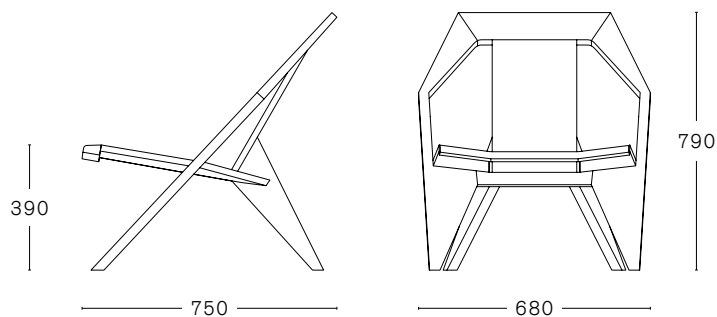

MEDICI LOUNGE

design by KONSTANTIN GRCIC

TECHNICAL INFORMATION

MAX. PER BOX	GROSS WEIGHT	VOLUME	BOX SIZE
1 CHAIR	CA. kg 16,00	0,47 m ³	710 x 790 x 830 mm

FINISHINGS

ASH

NATURAL

BLACK
RAL 9005