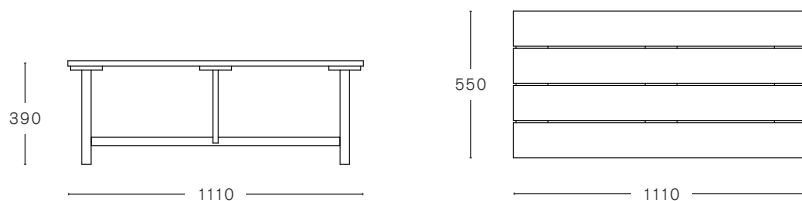

CLERICI OUTDOOR TABLE

design by KONSTANTIN GRCIC

TECHNICAL INFORMATION

MAX. PER BOX	GROSS WEIGHT	VOLUME	BOX SIZE
1 TABLE	CA. kg 18,50	0,33 m ³	600 x 450 x 1150 mm

FINISHINGS

IROKO

OILED