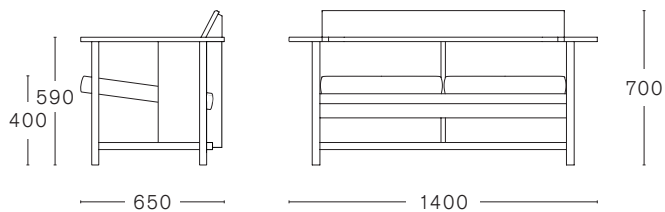

**CLERICI LOUNGE - TWO SEAT UPHOLSTERY**

design by KONSTANTIN GRCIC

**TECHNICAL INFORMATION**

MAX. PER BOX	GROSS WEIGHT	VOLUME	BOX SIZE
1 LOUNGE	CA. kg 35,00	0,74 m <sup>3</sup>	1430 x 700 x 735 mm

**FINISHINGS**