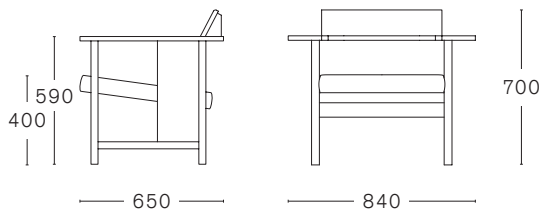

CLERICI LOUNGE - ONE SEAT UPHOLSTERY

design by KONSTANTIN GRCIC

TECHNICAL INFORMATION

MAX. PER BOX	GROSS WEIGHT	VOLUME	BOX SIZE
1 LOUNGE	CA. kg 22,00	0,45 m ³	875 x 700 x 735 mm

FINISHINGS

OAK

NATURAL

LEATHER UPHOLSTERY